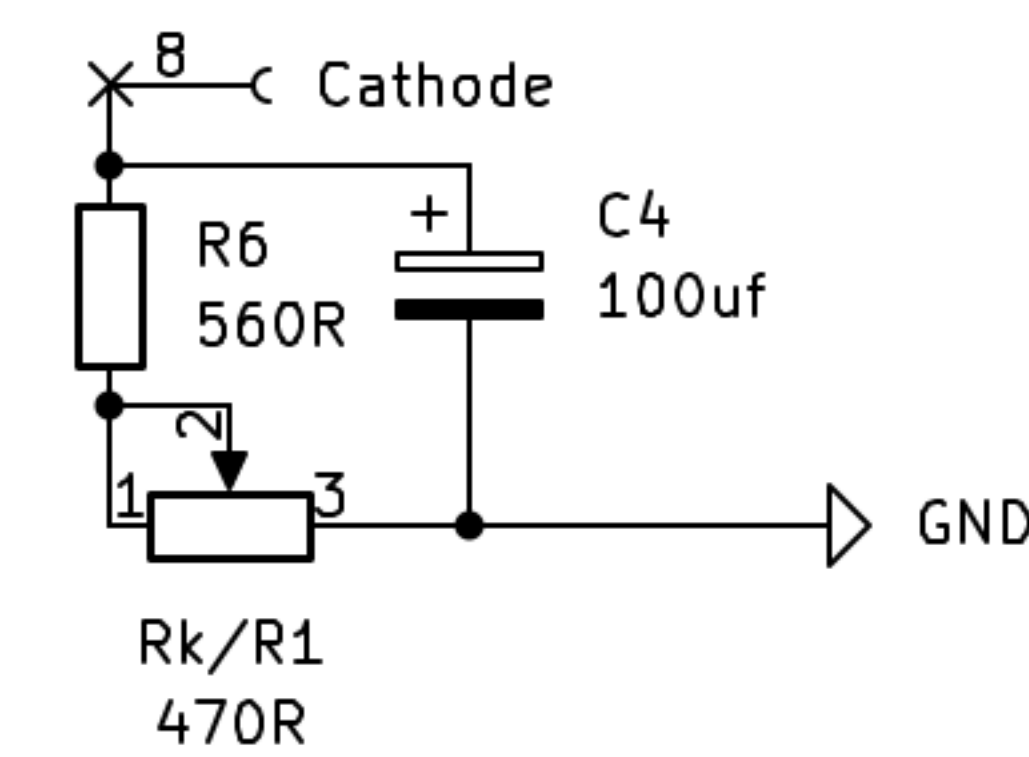

@@@Rk below 720R goes for 'bass heavy', 720R is balanced leaning towards bass, 980R is balanced

Florent Campana / Flo Audio

Sheet: /
File: flo x 6j7 pre.kicad_sch

Title: 666-R

Size: A4 Date: 2026-05-13

KiCad E.D.A. 9.0.6